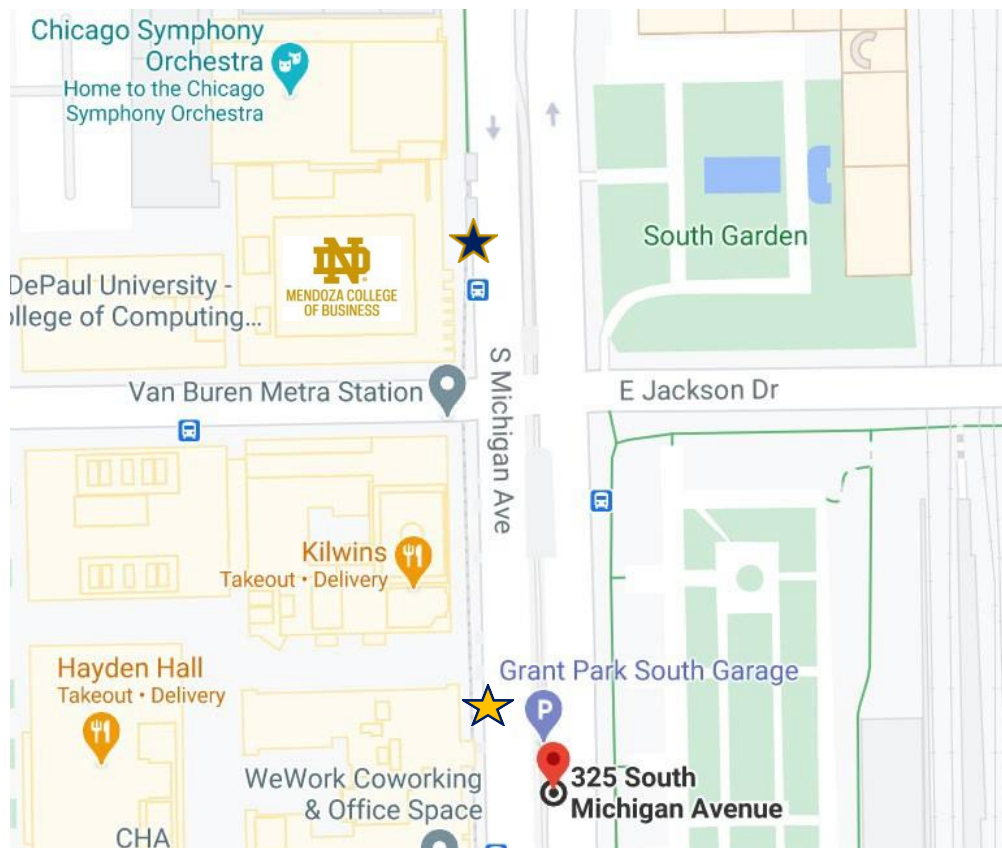

Grant Park South Garage

★ Entrance

The automobile entrances for the Grant Park South Garage are on South Michigan Avenue between Congress Parkway (from the south, heading north) and Jackson Street (from the north, heading south).

You must submit an application to obtain a card that entitles you to an ND Group Rate. The Parking Application is posted on the [MSBA-C Portal](#) under *Chicago Campus Information*. Once completed, you must bring it to the Parking Garage Office with your government identification and NDID for the group verification discount and receive the card. The parking office is centrally located in the garage near the gates for payment/entrance and exit.

The 2024 rates are not published and are subject to change. For details, visit www.millenniumgarages.com.

★ Entrance to Railway Exchange Building, 224 S. Michigan. (Jackson Ave. entrance closed until further notice.) The dining room is located on the 2nd floor, Suite 220, and the MSBA-C classroom is located on the 3rd floor, Suite 350.